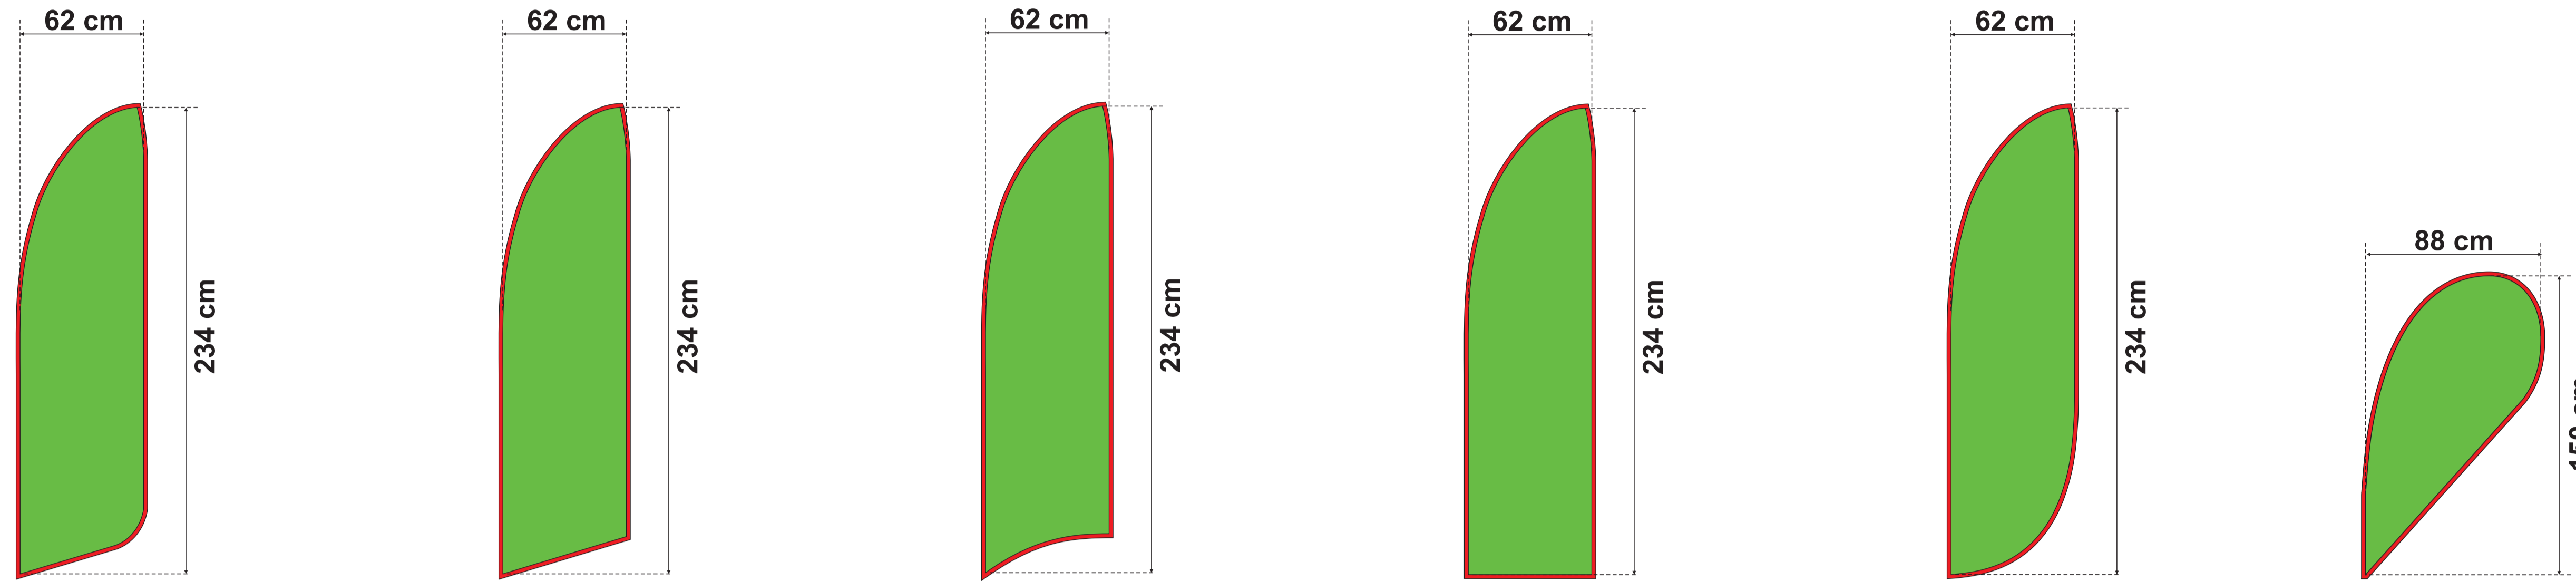

BEACHFLAGS HS

TEMPLATES

SHAPES

A B C D E F

S
288 cm

M
338 cm

L
448 cm

XL
509 cm

The templates contain overlapping.

Please take care to place important details of your graphic not closer than 5cm from the edges of a template not to make them be printed on a hem line or a flag sleeve.

What do the particular colours mean:

-  main printing area
-  overlapping