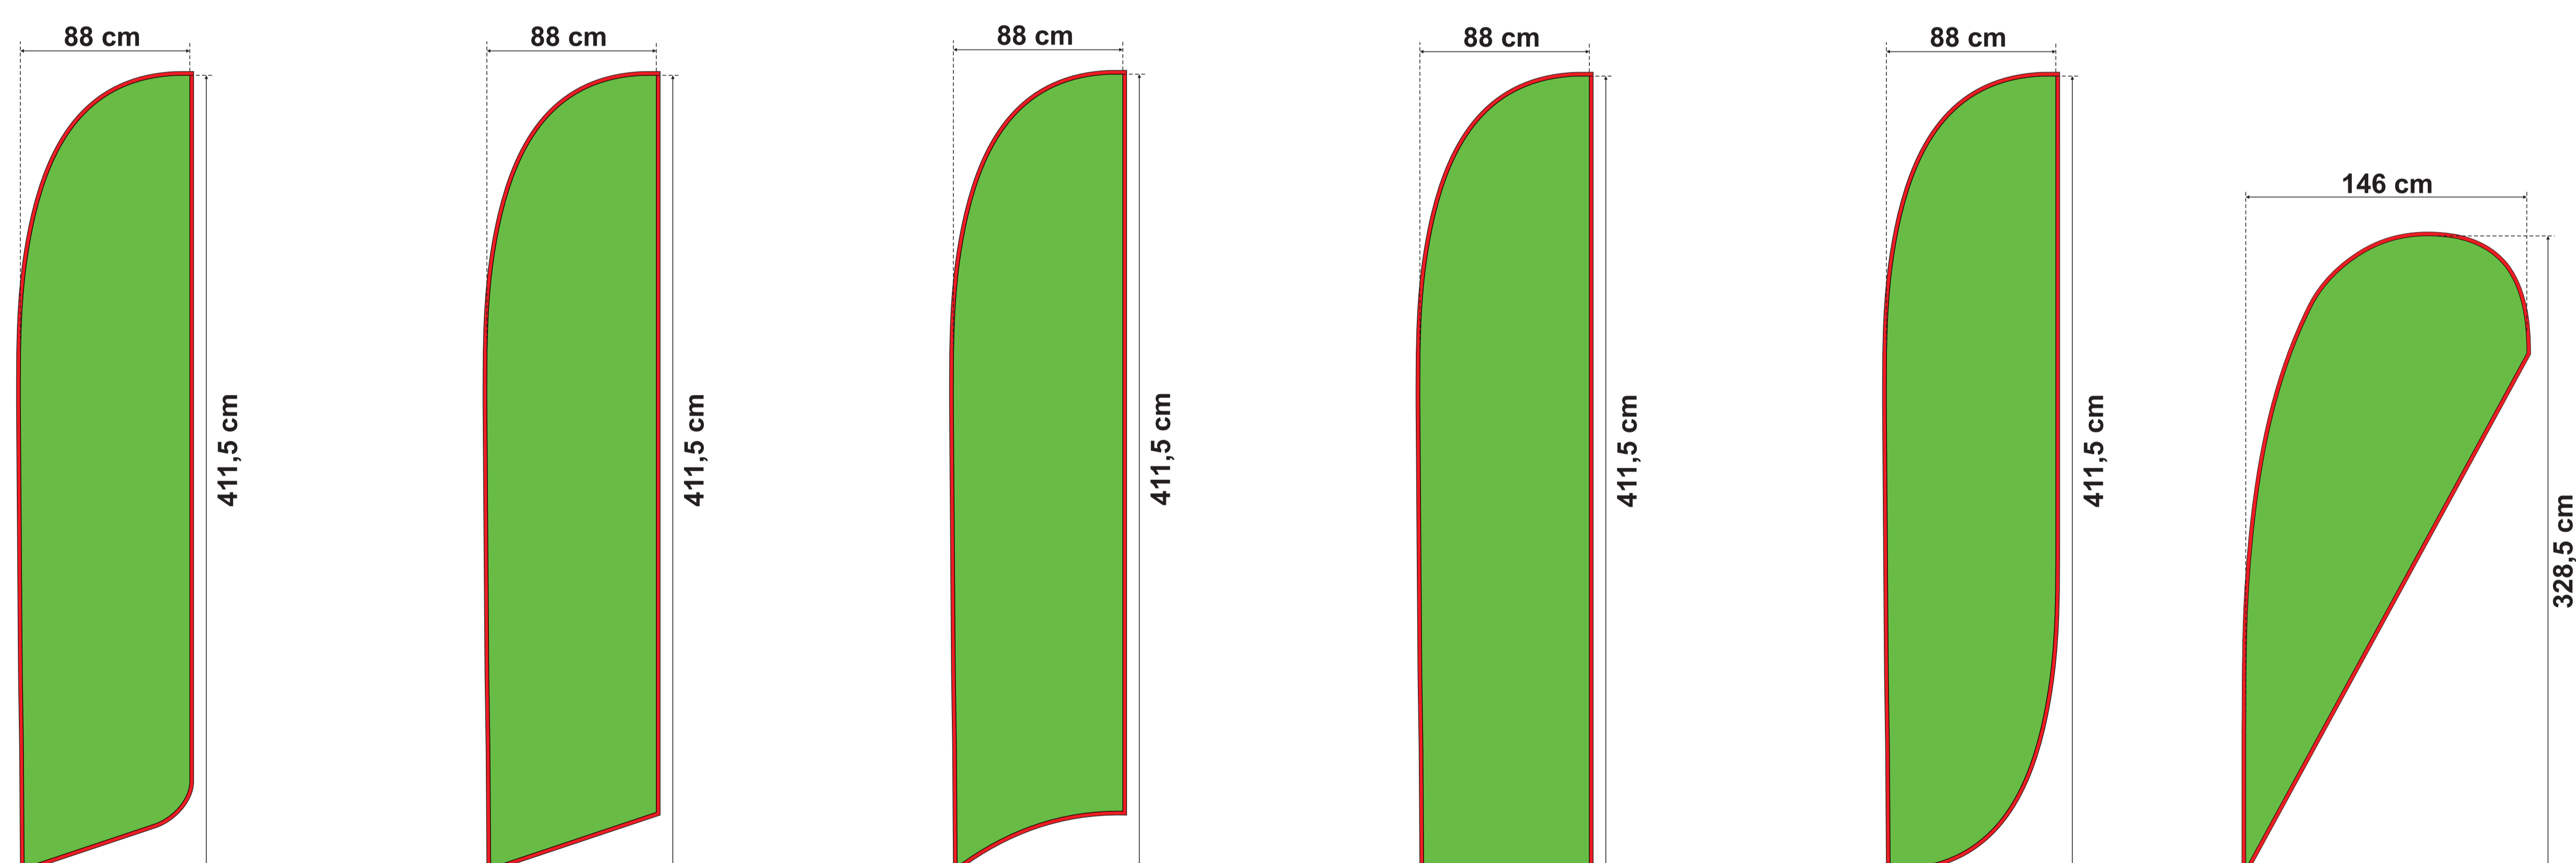

BEACHFLAGS HS

TEMPLATES

SHAPES

A B C D E F

S
288 cm

M
338 cm

L
448 cm

XL
509 cm

The templates contain overlapping.

Please take care to place important details of your graphic not closer than 5cm from the edges of a template not to make them be printed on a hem line or a flag sleeve.

What do the particular colours mean:

-  main printing area
-  overlapping