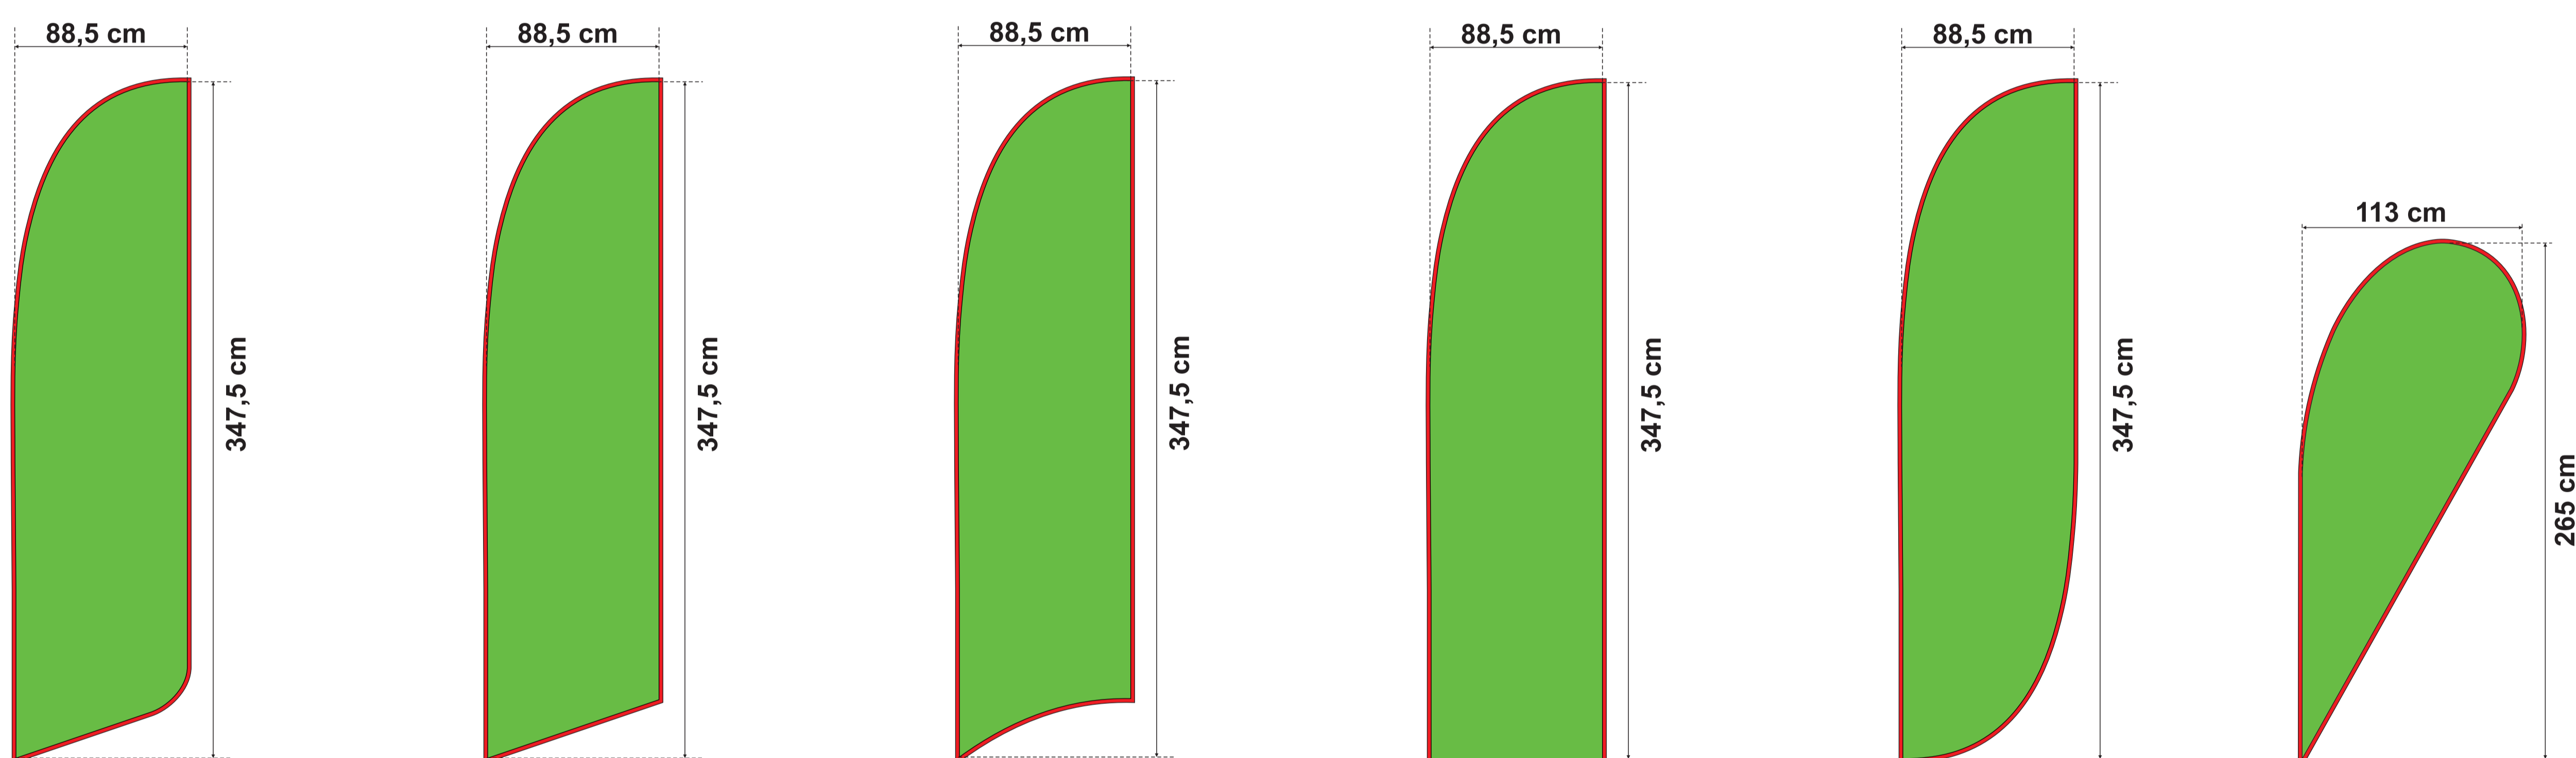

BEACHFLAGS HS

TEMPLATES

SHAPES

A B C D E F

S
288 cm

M
338 cm

L
448 cm

XL
509 cm

The templates contain overlapping.

Please take care to place important details of your graphic not closer than 5cm from the edges of a template not to make them be printed on a hem line or a flag sleeve.

What do the particular colours mean:

-  main printing area
-  overlapping